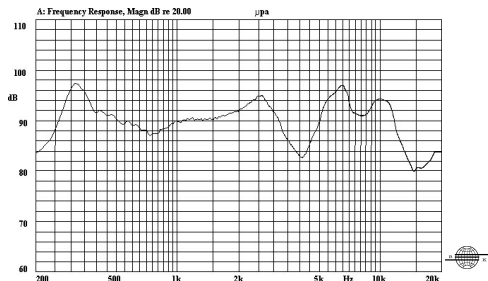

Loud Speaker

SN70S001

DIMENSIONS

UNIT:mm

Tolerance: ± 0.5 mm

SPECIFICATIONS

FREQUENCY RESPONSE

Rated Impedance	Ω	$8 \pm 15\%$
Rated Input Power	W	0.5
Maximum Input Power	W	1.0
Resonant Frequency	Hz	$380 \pm 20\%$
Sound Pressure Level <small>1W/0.5m(AVG0.8,1.0,1.2,1.5)KHz</small>	dB	90 ± 3
Weight	g	55
Operating Temperature Range	$^{\circ}\text{C}$	-10~+40
Storage Temperature Range	$^{\circ}\text{C}$	-20~+80