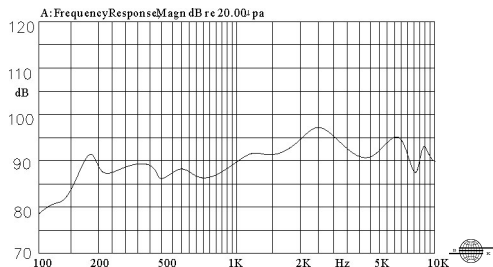

Loud Speaker

SN56S001

DIMENSIONS

UNIT:mm

Tolerance: ± 0.2 mm

SPECIFICATIONS

FREQUENCY RESPONSE

Rated Impedance	Ω	$4 \pm 15\%$
Rated Input Power	W	35
Maximum Input Power	W	40
Resonant Frequency	Hz	$180 \pm 20\%$
Sound Pressure Level	dB	92 ± 3
Weight	g	92.5
Operating Temperature Range	$^{\circ}\text{C}$	-10~+40
Storage Temperature Range	$^{\circ}\text{C}$	-20~+80