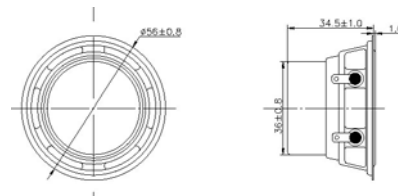

Loud Speaker

SN56S001

DIMENSIONS

UNIT:mm

Tolerance: ± 0.2 mm

SPECIFICATIONS

FREQUENCY RESPONSE

Rated Impedance	Ω	$4 \pm 15\%$
Rated Input Power	W	35
Maximum Input Power	W	40
Resonant Frequency	Hz	$180 \pm 20\%$
Sound Pressure Level	dB	92 ± 3
Weight	g	92.5
Operating Temperature Range	$^{\circ}\text{C}$	-10~+40
Storage Temperature Range	$^{\circ}\text{C}$	-20~+80