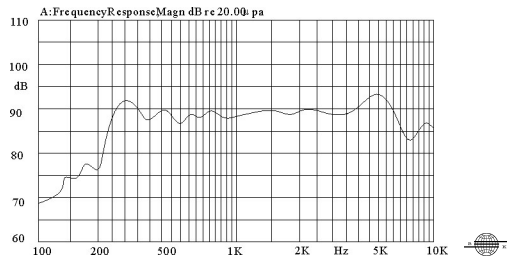

Loud Speaker

SN36S001

DIMENSIONS

UNIT:mm

Tolerance: $\pm 0.2\text{mm}$

SPECIFICATIONS

FREQUENCY RESPONSE

Rated Impedance	Ω	8
Rated Input Power	W	2
Maximum Input Power	W	3
Resonant Frequency	Hz	$300 \pm 20\%$
Sound Pressure Level 1W/0.5m(AVG0.8,1.0,1.2,1.5)KHz	dB	88 ± 3
Weight	g	5.9
Operating Temperature Range	$^{\circ}\text{C}$	$-10 \sim +40$
Storage Temperature Range	$^{\circ}\text{C}$	$-20 \sim +80$