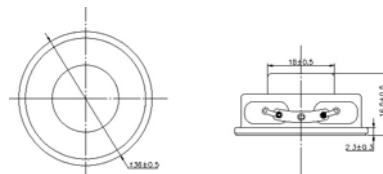

Loud Speaker

SN36S001

DIMENSIONS

UNIT:mm

Tolerance: $\pm 0.2\text{mm}$

SPECIFICATIONS

FREQUENCY RESPONSE

Rated Impedance	Ω	8
Rated Input Power	W	2
Maximum Input Power	W	3
Resonant Frequency	Hz	$300 \pm 20\%$
Sound Pressure Level 1W/0.5m(AVG0.8,1.0,1.2,1.5)KHz	dB	88 ± 3
Weight	g	5.9
Operating Temperature Range	$^{\circ}\text{C}$	$-10 \sim +40$
Storage Temperature Range	$^{\circ}\text{C}$	$-20 \sim +80$