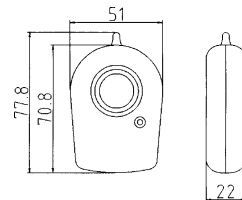

### DIMENSIONS

### ABS Housing in Black Or Others

Rated Current	250 (mA)
Rated Voltage	9(VDC)
Operating Range	6.5-9VDC
SPL (dB/30cm)	108 ± 3
G.W. (Kgs)	4
QTY (pcs)	72
Meas (mm)	502*415*405