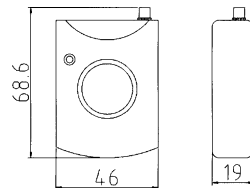

Siren

HC-83 Personal Alarm

DIMENSIONS

ABS Housing in Black Or Others	
Rated Current	250 (mA)
Rated Voltage	9(VDC)
Operating Range	6.5-9VDC
SPL (dB/30cm)	108 ± 3
G.W. (Kgs)	4
QTY (pcs)	72
Meas (mm)	502*415*405