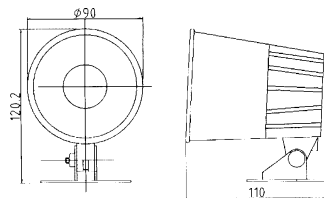

Siren

HC-606

DIMENSIONS

ABS Housing In Black	
Operating Range	6-15 (VDC)
Rated Voltage	12 (VDC)
Meas (mm)	570*240*440

Model	Rated Current mA	SPL dB/1m	Power Out(W)	G.W. Kgs	QTY pcs
HC-606-320 (One Tone)	320	105 ± 3	15	18	40
HC-606-600 (One Tone)	600	105 ± 3	15	18	40
HC-606-600D (Soft Chirp)	600	105 ± 3	15	18	40
HC-606-600S (Six Tone)	600	105 ± 3	15	18	40
HC-606-1000 (One Tone)	1000	112 ± 3	20	18	40
HC-606-1000D (Soft Chirp)	1000	112 ± 3	20	18	40
HC-606-1000YI (Speech IC)	600	105 ± 3	20	18	40
HC-606-1200S (Six Tone)	1200	112 ± 3	20	18	40