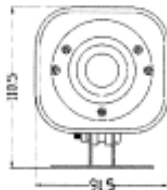

Siren

HC-516

DIMENSIONS

ABS Housing In Black	
Operating Range	6-15 (VDC)
Rated Voltage	12 (VDC)
Meas (mm)	570*240*440

Model	Rated Current mA	SPL dB/1m	Power Out(W)	G.W. Kgs	QTY pcs
HC-516-320 (One Tone)	320	105 ± 3	15	18	40
HC-516-600 (One Tone)	600	105 ± 3	15	18	40
HC-516-600D (Soft Chirp)	600	105 ± 3	15	18	40
HC-516-600S (Six Tone)	600	105 ± 3	15	18	40
HC-516-1000 (One Tone)	1000	112 ± 3	20	18	40
HC-516-1000D (Soft Chirp)	1000	112 ± 3	20	18	40
HC-516-1000YI (Speech IC)	600	105 ± 3	20	18	40
HC-516-1200S (Six Tone)	1200	112 ± 3	20	18	40