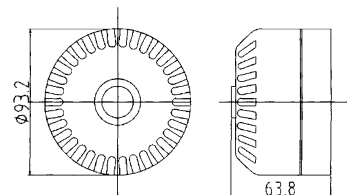

Siren

HC-513

DIMENSIONS

ABS Housing in Red	
Rated Current	100-300 (mA)
Rated Voltage	12 (VDC)
Operating Range	10-28(VDC)
SPL (dB/30cm)	82/110 ± 3
Frequency	440-2850Hz
G.W. (Kgs)	13
QTY (pcs)	90
Meas (mm)	510*310*420