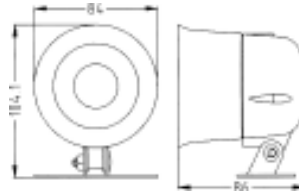

Siren

HC-512

DIMENSIONS

ABS Housing In Black or White	
Operating Range	6-15 (VDC)
Rated Voltage	12 (VDC)
Meas (mm)	405*297*320

Model	Rated Current mA	SPL dB/1m	Power Out(W)	G.W. Kgs	QTY pcs
HC-512-320 (One Tone)	320	105 ± 3	15	16	36
HC-512-600 (One Tone)	600	105 ± 3	15	16	36
HC-512-600D (Soft Chirp)	600	105 ± 3	15	16	36
HC-512-600S (Six Tone)	600	105 ± 3	15	16	36
HC-512-1000 (One Tone)	1000	112 ± 3	20	16	36
HC-512-1000D (Soft Chirp)	1000	112 ± 3	20	16	36
HC-512-1000Y1 (Speech IC)	600	105 ± 3	20	16	36
HC-512-1200S (Six Tone)	1200	112 ± 3	20	16	36