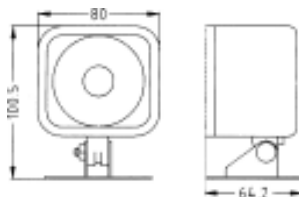

### DIMENSIONS

ABS Housing In Black	
Operating Range	6-15 (VDC)
Rated Voltage	12 (VDC)
Meas (mm)	570*240*440

Model	Rated Current mA	SPL dB/1m	Power Out(W)	G.W. Kgs	QTY pcs
HC-505-600 (One Tone)	600	105 ± 3	15	18	40
HC-505-600S (Six Tone)	600	105 ± 3	15	18	40