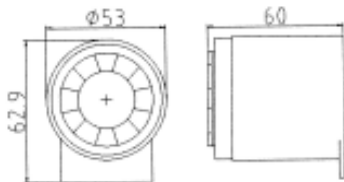

### DIMENSIONS

ABS Housing in Black or White	
Rated Voltage	12 (VDC)
Operating Range	6-15 (VDC)
Meas (mm)	450*290*375

Model	Rated Current mA	SPL dB/1m	QTY pcs	G.W. Kgs	SPECIFICATION
HC-402	250	110 ± 3	120	13	
HC-402N (IC)	250	110 ± 3	120	13	DRIVING WITH IC
HC-402S (SIX)	250	110 ± 3	120	13	SIX TONE
HC-402C	50	100 ± 3	120	13	Bi.Bi.Bi