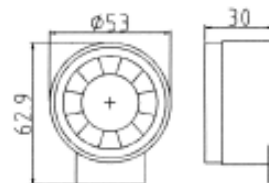

Siren

HC-401

DIMENSIONS

ABS Housing in Black Or White	
Rated Current	250 (mA)
SPL (dB/1m)	120 ± 3
G.W. (Kgs)	9
QTY (pcs)	180
Meas (mm)	300*250*320