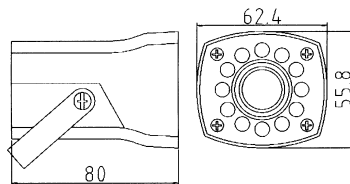

### DIMENSIONS

Available in Black Or White

Rated Current	350 (mA)
Rated Voltage	12 (VDC)
Operating Range	6-15(VDC)
SPL (dB/1m)	112 ± 3
G.W. (Kgs)	19
QTY (pcs)	120
Meas (mm)	440*280*440