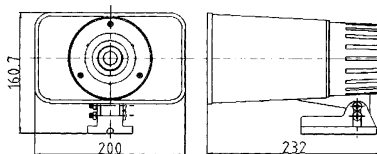

Siren

HC-112

DIMENSIONS

ABS Housing In Black or White	
Operating Range	6-15 (VDC)
Rated Voltage	12 (VDC)
Meas (mm)	630*225*515

Model	Rated Current mA	SPL dB/1m	Power Out(W)	G.W. Kgs	QTY pcs
HC-112-320 (One Tone)	320	110 ± 3	40	12	8
HC-112-600 (One Tone)	600	110 ± 3	40	12	8
HC-112-600D (Soft Chirp)	600	110 ± 3	40	12	8
HC-112-600S (Six Tone)	600	110 ± 3	40	12	8
HC-112-1000 (One Tone)	1000	112 ± 3	80	12	8
HC-112-1000D (Soft Chirp)	1000	112 ± 3	80	12	8
HC-112-1000YI (Speech IC)	600	105 ± 3	80	12	8
HC-112-1200S (Six Tone)	1200	112 ± 3	80	12	8