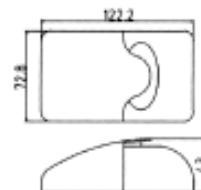

Siren

HC-103

DIMENSIONS

Available in Red Or Blue

Rated Current	300 (mA)
Rated Voltage	12 (VDC)
Operating Range	6-15(VDC)
Flashes/minute	150
SPL (dB/30cm)	105 ± 3
G.W. (Kgs)	9.5
QTY (pcs)	60
Meas (mm)	440*280*440