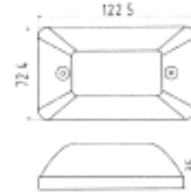

Siren

HC-102

DIMENSIONS

Available in Red Or White

Rated Current	300 (mA)
Rated Voltage	12 (VDC)
Operating Range	6-15(VDC)
Flashes/minute	150
SPL (dB/30cm)	105 ± 3
G.W. (Kgs)	12
QTY (pcs)	90
Meas (mm)	440*280*440