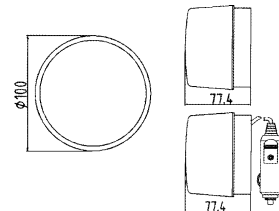

### DIMENSIONS

Available in Red, Blue Or Yellow

Rated Current	200 (mA)
Rated Voltage	12 (VDC)
Flashes/minute	90
Installation	Magnet/Two Screws
G.W. (Kgs)	11.5
QTY (pcs)	48
Meas (mm)	470*350*365
**G.W.(Kgs)	6
**QTY(pcs)	24
**Meas(mm)	496*329*494